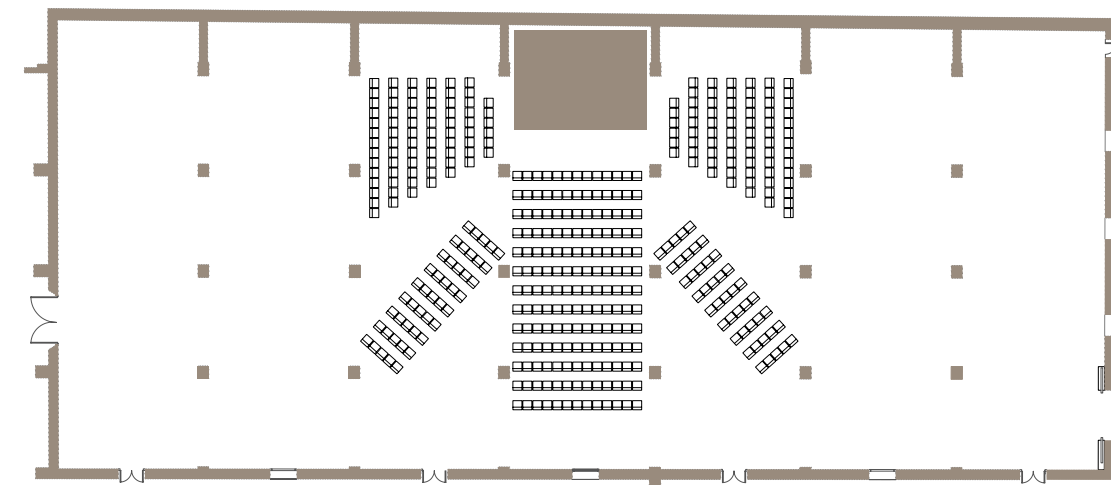

# 1. Sala Gran

This recently-restored, 1,700 m<sup>2</sup> hall is 300 years old, and with its columns rising up to support the roof, is one of the most characteristic and spectacular spaces in the Royal Dockyards.

**Floor area:**

1.700 m<sup>2</sup>. Room with columns

**Capacity:**  800  920  920

 From 10 am to 1 am

**Services included:**

Events manager

Central heating / air conditioning

Power outlet

# Sala Gran

**dinner**

**theatre**

**dinner+cocktail**

**theatre+cocktail**